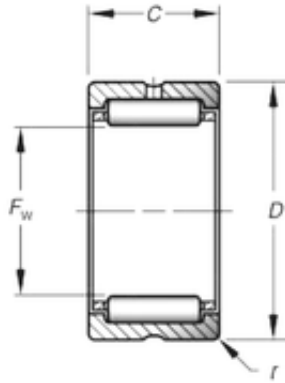

## Timken HJ-11614648 Needle Roller Bearings

Bearing No. HJ-11614648

Size	184.15x231.775x76.2 mm
Bore Diameter	184,15 mm
Outer Diameter	231,775 mm
Width	76,2 mm
Fw	184,15 mm
D	231,775 mm
C	76,2 mm
r	3,05 mm
Weight	17,39 Kg
Basic dynamic load rating (C)	526 kN
Basic static load rating (C0)	1125 kN
(Grease) Lubrication Speed	2340 r/min

HJ-11614648 Bearing 2D drawings and 3D CAD models