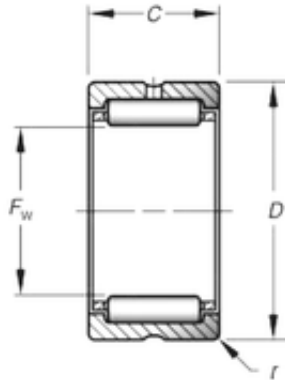

MRC DRIVESHAFT ANDERSON LTD

Timken HJ-729636 Needle Roller Bearings

Bearing No. HJ-729636

Size	114.3x152.4x57.15 mm
Bore Diameter	114,3 mm
Outer Diameter	152,4 mm
Width	57,15 mm
F_w	114,3 mm
D	152,4 mm
C	57,15 mm
r	2,54 mm
Weight	3,035 Kg
Basic dynamic load rating (C)	286 kN
Basic static load rating (C0)	516 kN
(Grease) Lubrication Speed	3850 r/min

HJ-729636 Bearing 2D drawings and 3D CAD models